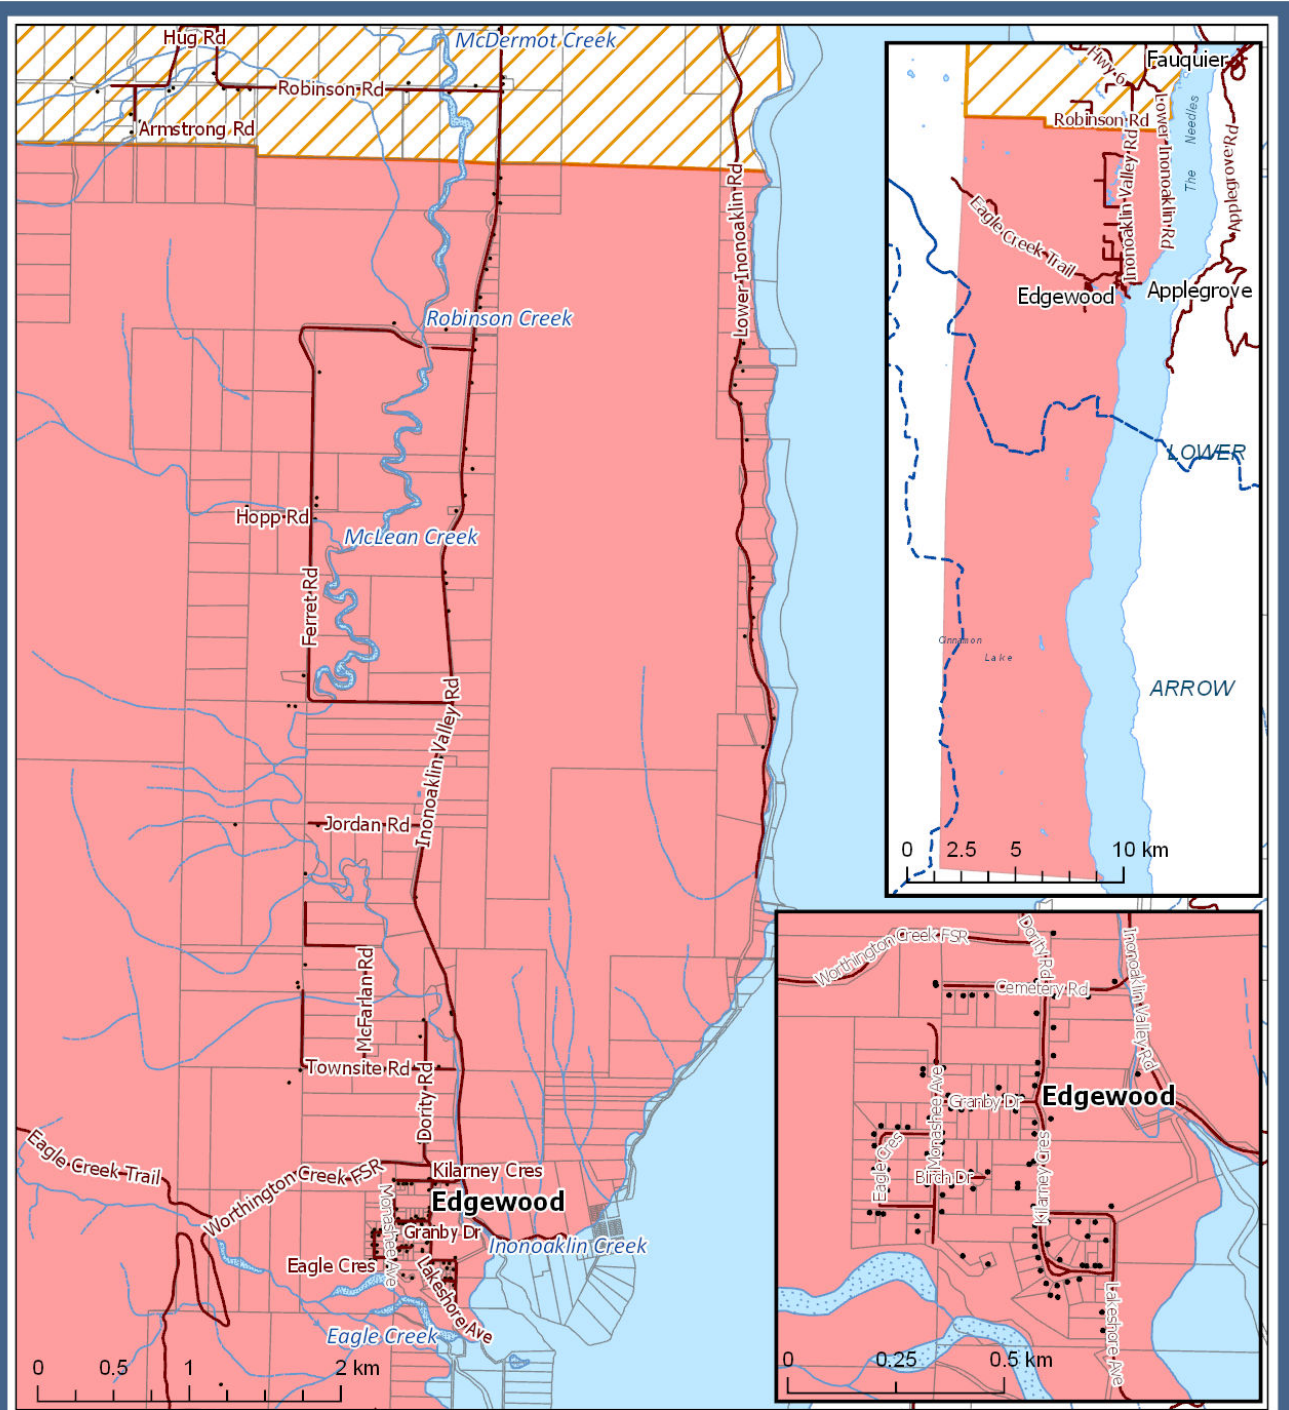

REGIONAL DISTRICT OF CENTRAL KOOTENAY
Box 590, 202 Lakeside Drive,
Nelson, BC V1L 5R4
Phone: 1-800-268-7325 www.rdck.bc.ca
maps@rdck.bc.ca

Legend

- Evacuation Order
- Evacuation Alert
- Roads
- Civic Address
- Legal Parcels
- RDCK Electoral Boundaries

Michaud Creek Evacuation Order

The mapping information shown are approximate representations and should only be used for reference purposes. The Regional District of Central Kootenay is not responsible for any errors or omissions on this map.