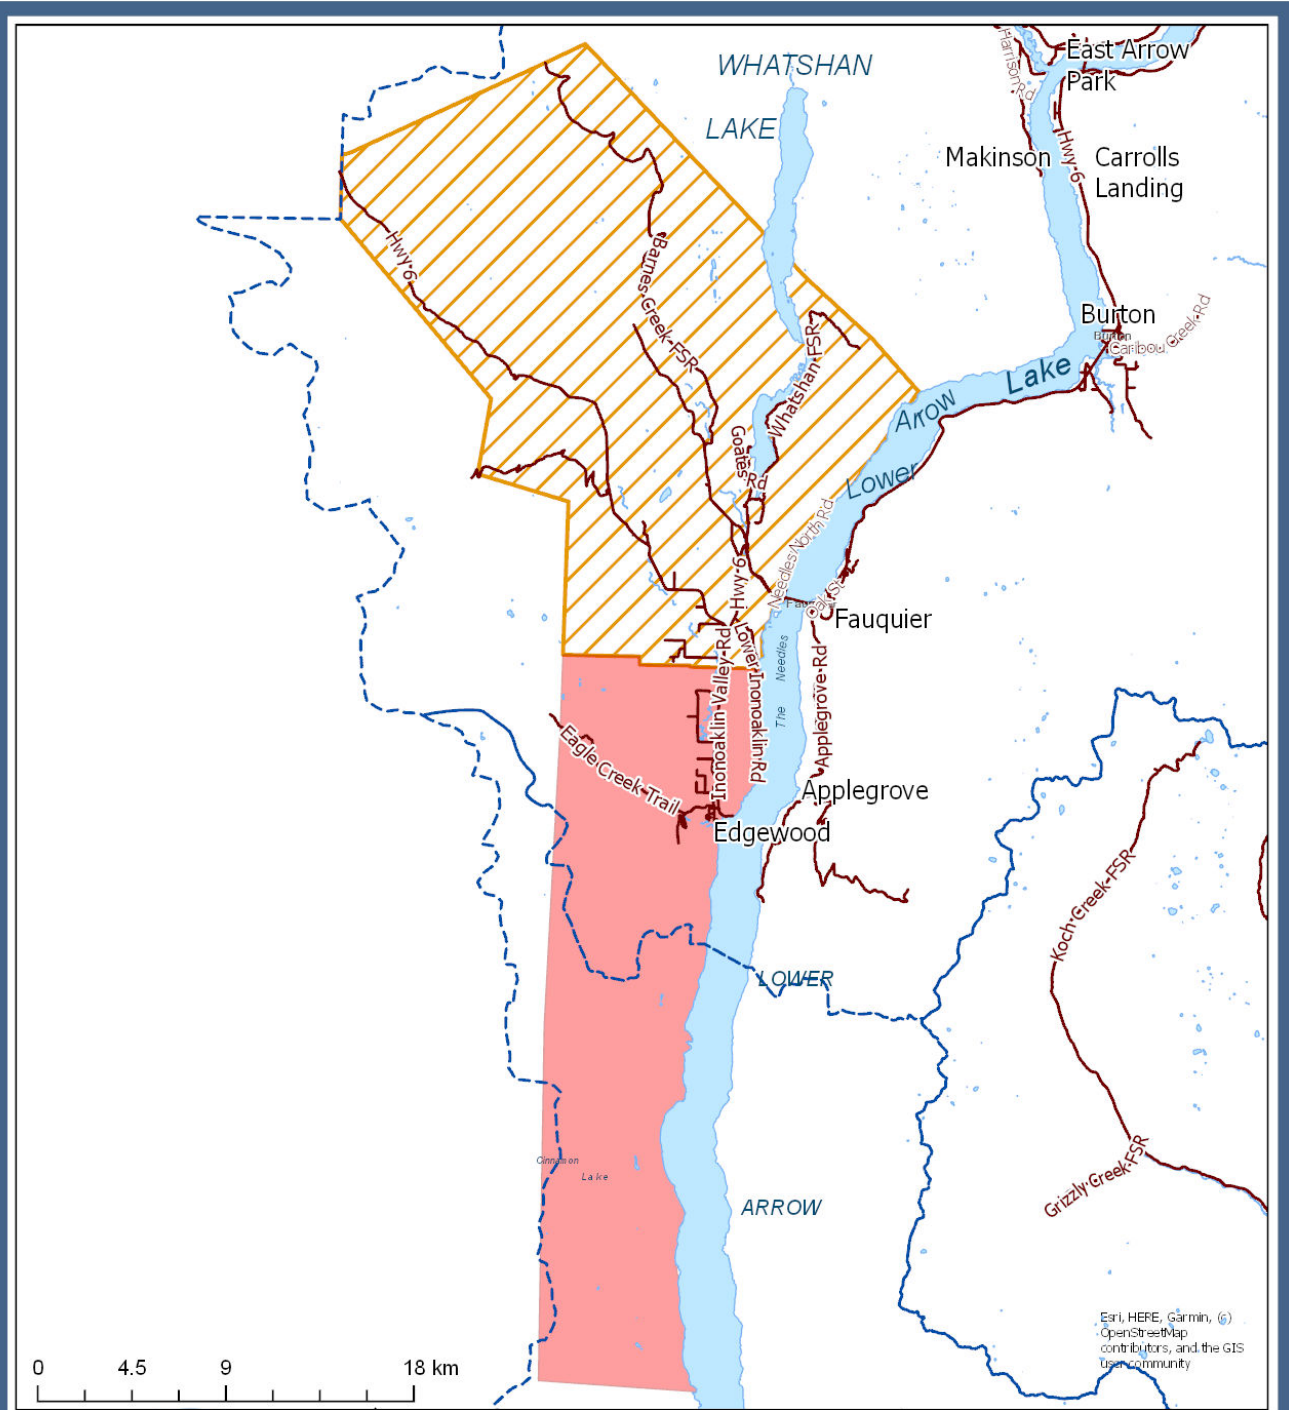

Esri, HERE, Garmin, ©
OpenStreetMap
contributors, and the GIS
user community

REGIONAL DISTRICT OF CENTRAL KOOTENAY
Box 590, 202 Lakeside Drive,
Nelson, BC V1L 5R4
Phone: 1-800-268-7325 www.rdck.bc.ca
maps@rdck.bc.ca

Legend

- Evacuation Order
- Evacuation Alert
- Roads
- RDCK Electoral Boundaries

Michaud Creek Evacuation Order

The mapping information shown are approximate representations and should only be used for reference purposes. The Regional District of Central Kootenay is not responsible for any errors or omissions on this map.